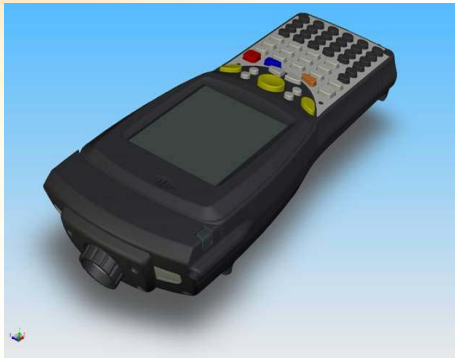

C31M Workabout Pro Camera

APPLICATIONS

- PARKING ENFORCEMENT
- RETAIL
- FIELD SERVICE
- INDUSTRIAL IMAGE CAPTURE
- APPLICATIONS WHERE IMAGE QUALITY IS CRITICAL

The Blackroc C31M is a 3 megapixel high resolution digital camera fully integrated with the Workabout Pro handheld computer. Supplied as a new endcap with new X-Mod internal camera controller board.

The camera has a manually adjustable focus, to enable the capture of pin sharp images in both the near and far field.

The C31M also has high power LED flash illumination.

The stylish C31M provides full preview mode of the camera subject in real time on the screen of the Workabout Pro.

Images can be stored in JPEG format for optimum use of memory.

The C31M can be used with other devices located in the Workabout Pro CF slot, and can also be used with the Pro 60 Blackroc printer.

Designed for use in any application where high quality colour images are required, the C31M addresses a wide range of vertical markets.

Resolution	3.1 megapixels
Focus	Fully Adjustable
Power	Integrated with Workabout Pro
Image storage	JPEG
Dimensions	58 x 98 x 38 mm
Weight	100g Approx

Blackroc Technology Ltd
Units 7 & 8 Parker Court
Dyson Way
Staffordshire Technology Park
Stafford
ST18 0WP